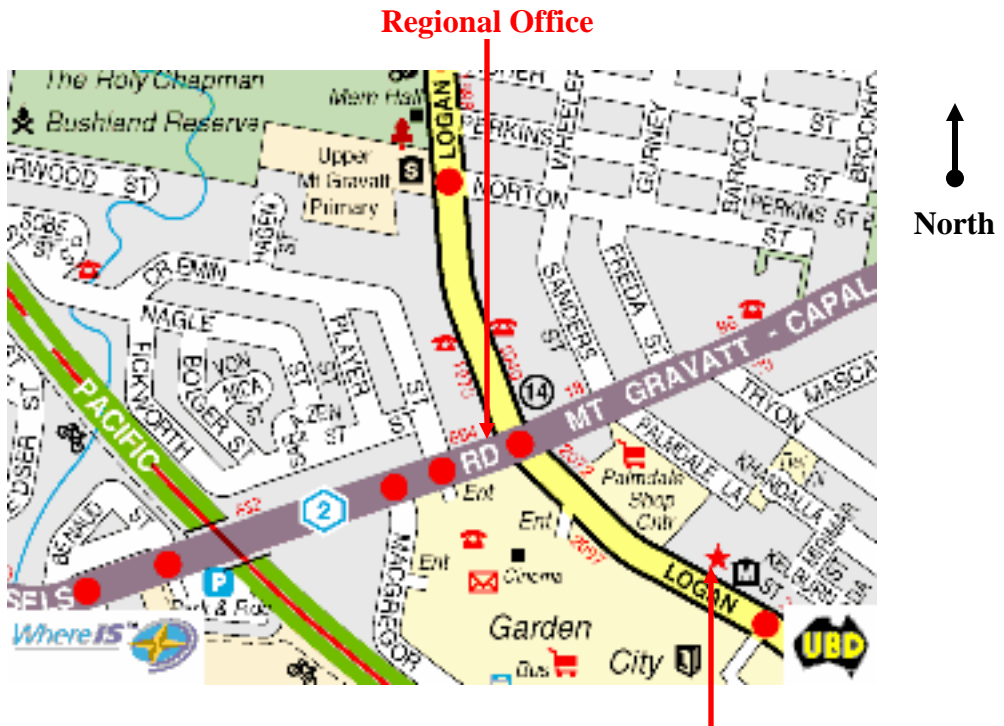

# Metropolitan South Regional Office

Level 1, 1993 Logan Road  
Upper Mount Gravatt  
3849 0333

**Police Station**

**Regional Office  
Entrance**